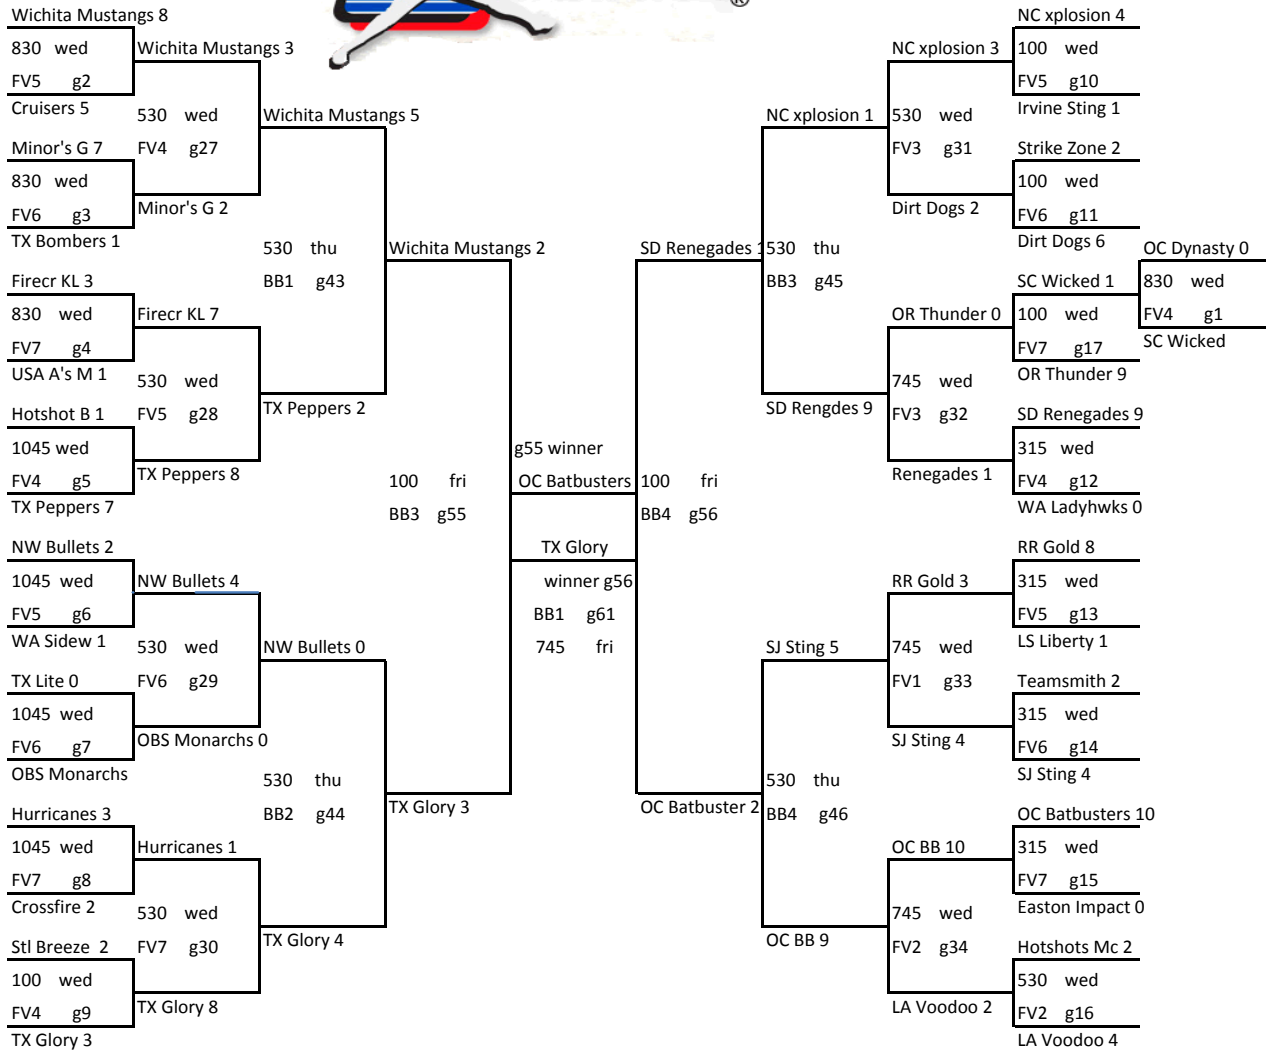

16U Winner's  
Bracket B

16U Loser's Bracket B